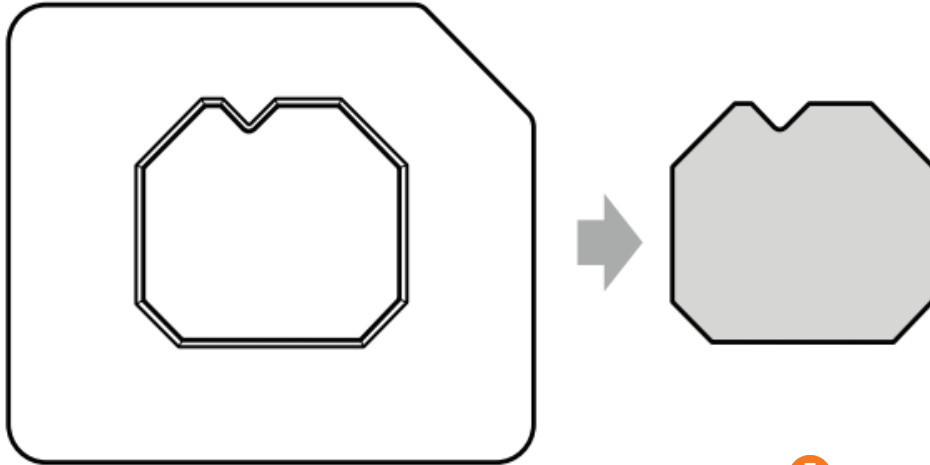

Sony FE 14mm f/1.8 GM Rear Gel Filter Template

- No Need To Resize This Image-